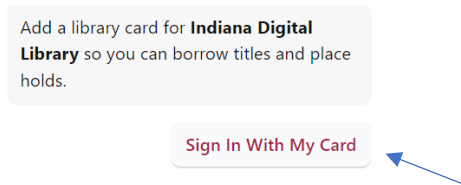

Accessing the Indiana Digital Library on Libby

1. Open the Libby App & Click the Menu Button

2. Click "Add Library"

3. Search for "Indiana Digital Library" & click

4. Click "Sign In With My Card"

5. You'll be asked "Where do you use your library card?"

a. Find & click Jasper-Dubois County Contractual Public Library from the list.

6. Enter Your Library Card Number

7. Enjoy Your Access to Thousands of More Materials!!