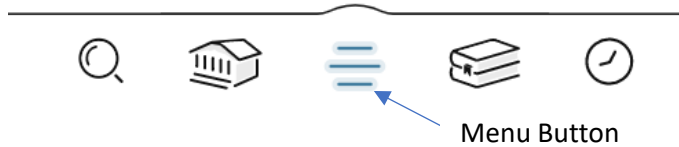

Accessing the Indiana Digital Library on Libby

1. Open the Libby App & Click the Menu Button

2. Click "Add Library"

3. Search for "Indiana Digital Library" & click

4. Click "Sign In With My Card"

5. You'll be asked "Where do you use your library card?"