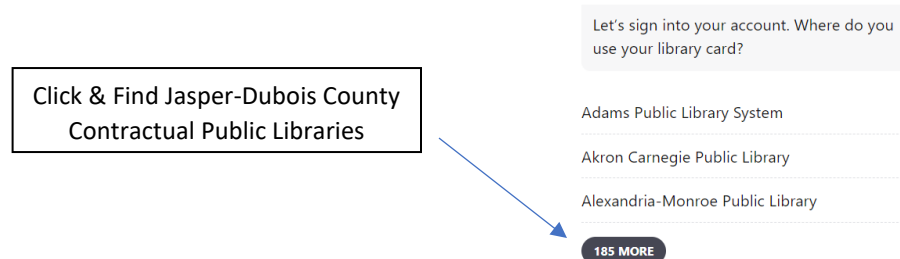

Accessing the Indiana Digital Library on Libby

1. Open the Libby App & Click the Menu Button

2. Click "Add Library"

3. Search for "Indiana Digital Library" & click

4. Click "Sign In With My Card"

5. You'll be asked "Where do you use your library card?"

a. Find & click Jasper-Dubois County Contractual Public Library from the list.

6. Enter Your Library Card Number

7. Enjoy Your Access to Thousands of More Materials!!